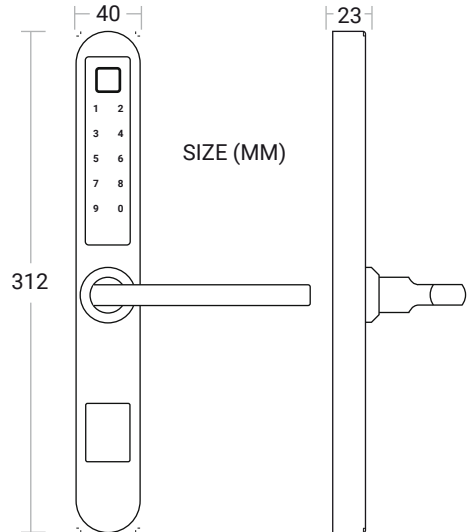

Easily manage your property access with smart app operated locksets

appLOK™ is a series of smart APP operated locksets covering various installation applications for residential and rental properties. All locks and key boxes connect to a simple yet smart mobile APP that utilizes Bluetooth technology to set up and manage your property access requirements.

Property owners and managers can set various opening times either directly at the door via Bluetooth or remotely using the App or Wi-Fi functions. Remote code access is also available without connecting to the lockset using the unique built-in code algorithm system. All locks in the series have a range of opening options, including RFID tags, Fingerprint, Code pad, Phone, and mechanical key.

TECHNICAL PARAMETERS

Power Source	4 x AAA batteries
Working Environment	-40 to +80C
Door Width	35-50mm/51-90mm
Backset	30mm – 60mm
Emergency power source	N/A
Low battery indicator	Yes
Override key	Yes
IP Rating	IP55
Warranty	2 Years
Number of Card/Tags	100
Number of Fingerprints	200
Number of Customized Codes	150
Number of E-codes	Unrestricted
Number of E-Keys	Unrestricted
Construction Material	Stainless Steel
Gateway function	Yes
Remote Opening	Yes
One time opening	Yes
Anti-spy opening	Yes
Time-restricted opening	Yes
Certification	RoHS/CE

OFFICE:
Level 1, 155 Ruapehu Street,
Taupo 3330,
New Zealand

DISTRIBUTION CENTRE:
173 Tennyson Street,
Napier 4110,
New Zealand

Visit our website to view the full range of appLOKS

www.loktouch.com • sales@loktouch.com