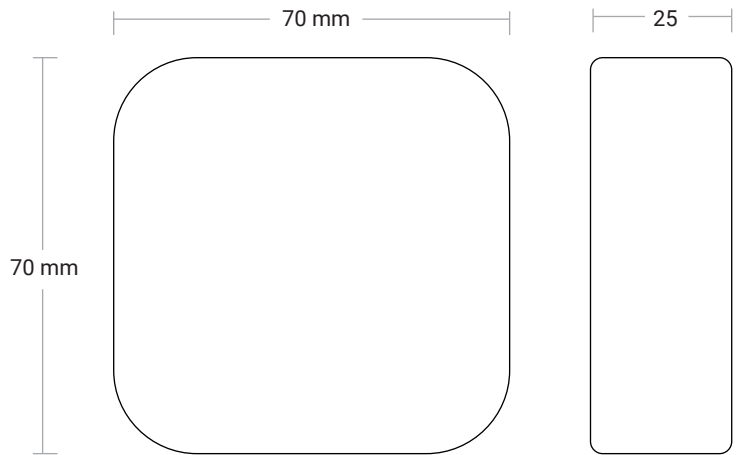

Easily manage your property access with smart app operated locksets

appLOK™ is a series of smart APP operated locksets covering various installation applications for residential and rental properties. All locks and key boxes connect to a simple yet smart mobile APP that utilizes Bluetooth technology to set up and manage your property access requirements.

Property owners and managers can set various opening times either directly at the door via Bluetooth or remotely using the App or Wi-Fi functions. Remote code access is also available without connecting to the lockset using the unique built-in code algorithm system. All locks in the series have a range of opening options, including RFID tags, Fingerprint, Code pad, Phone, and mechanical key.

TECHNICAL PARAMETERS

Network connection	Wi-Fi
Lock connection	Bluetooth
Lock connection Coverage	< 10m
Power Source	5vdc
Power Connection	USB to USB mini
Light Indicators	Yes
Remote Opening Function	Yes
Remote Event Access	Yes